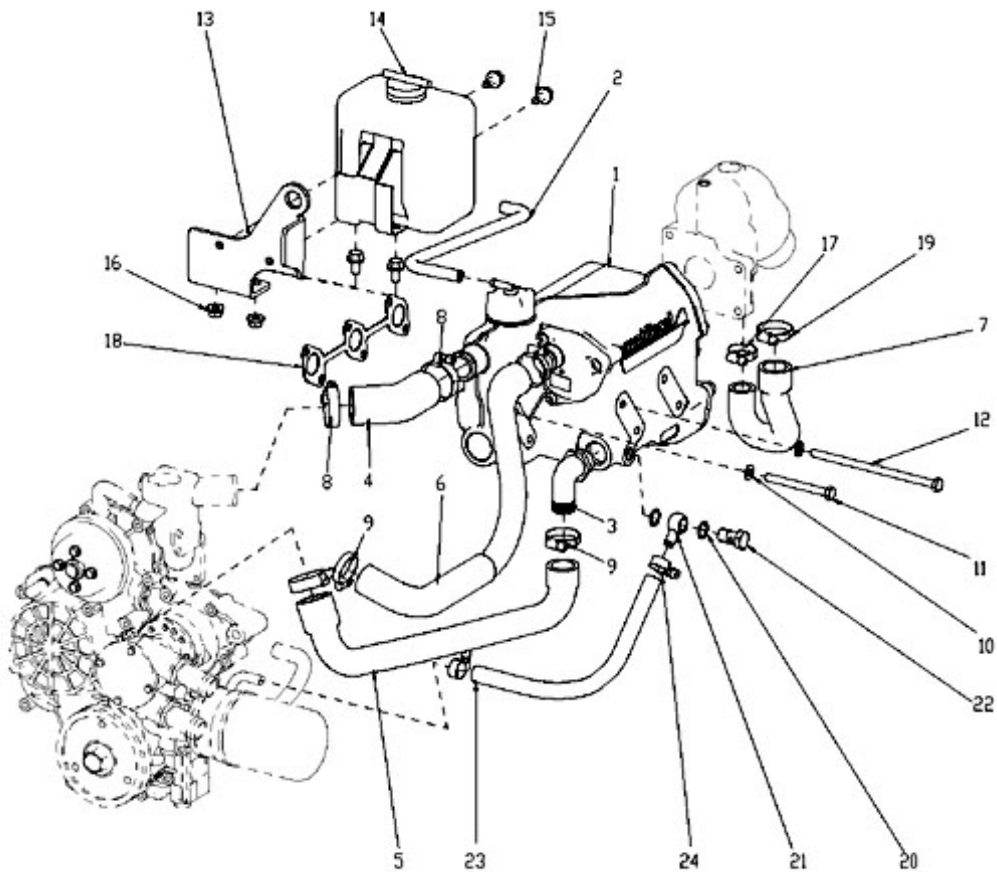

N3.30 STANDARD ENGINE / HEAT EXCHANGER

Part number	Item	Désignation article	Quantity
48300404	1	HEAT EXCHANGER	1
970300077	2	HOSE, D 8 L= 450	1
48505193	3	JOIN	1
48328156	4	HOSE	1
48328157	5	HOSE	1
48328158	6	HOSE	1
48328159	7	HOSE	1
970300922	8	CLAMP, HOSE 26-38	3
970604526	9	CLAMP, HOSE 22-32	3
970302538	10	WASHER, PLAIN D 7	6
39160924	11	BOLT	2
39160923	12	BOLT	4
95310822	13	BRACKET	1
970313169	14	EXPANSION TANK	1
39160661	15	BOLT	4
39460916	16	NUT	2
970301604	17	CLAMP, HOSE 15-24	1
970304111	18	GASKET, E-MANIFOLD NA	1
970310214	19	CLAMP 20 X 32 X 9	1
970300306	20	GASKET, RING D14	2
970300797	21	CONNECTION, BANJO D=8/M14	1
970432515	22	BOLT, BANJO M14X1,5	1
970439306	24	CLAMP	2