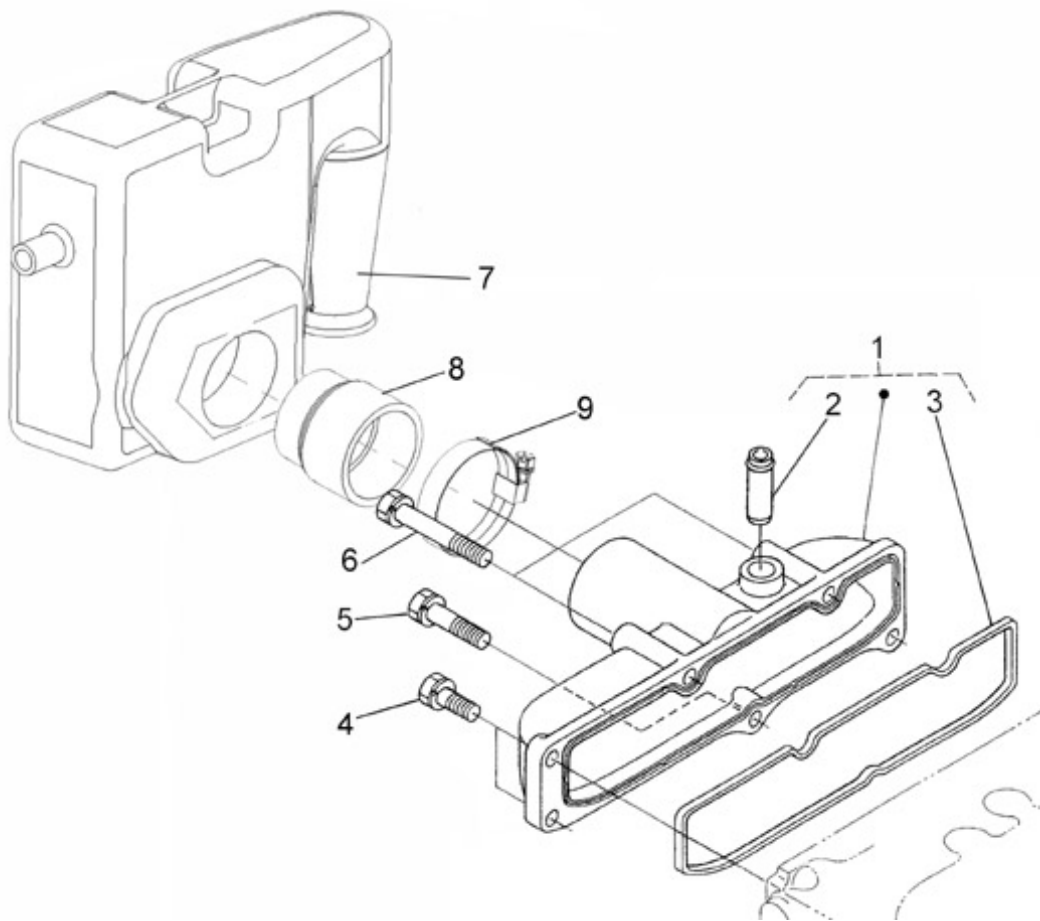

N3.30 STANDARD ENGINE / INTAKE MANIFOLD

Part number	Item	Désignation article	Quantity
970314266	1	ASSY MANIFOLD,INLET	1
970310806	2	UNION	1
970302914	3	GASKET,INTAKE MANIFOLD 3.110	1
970490119	4	BOLT,M 6X 18	3
970302751	5	BOLT,M 6X 30	1
970302737	6	BOLT,M 6X 50	2
970302624	7	FILTER,AIR (S5)	1
48328154	8	CONNECTION	1
970604533	9	CLAMP,HOSE 32-44	1