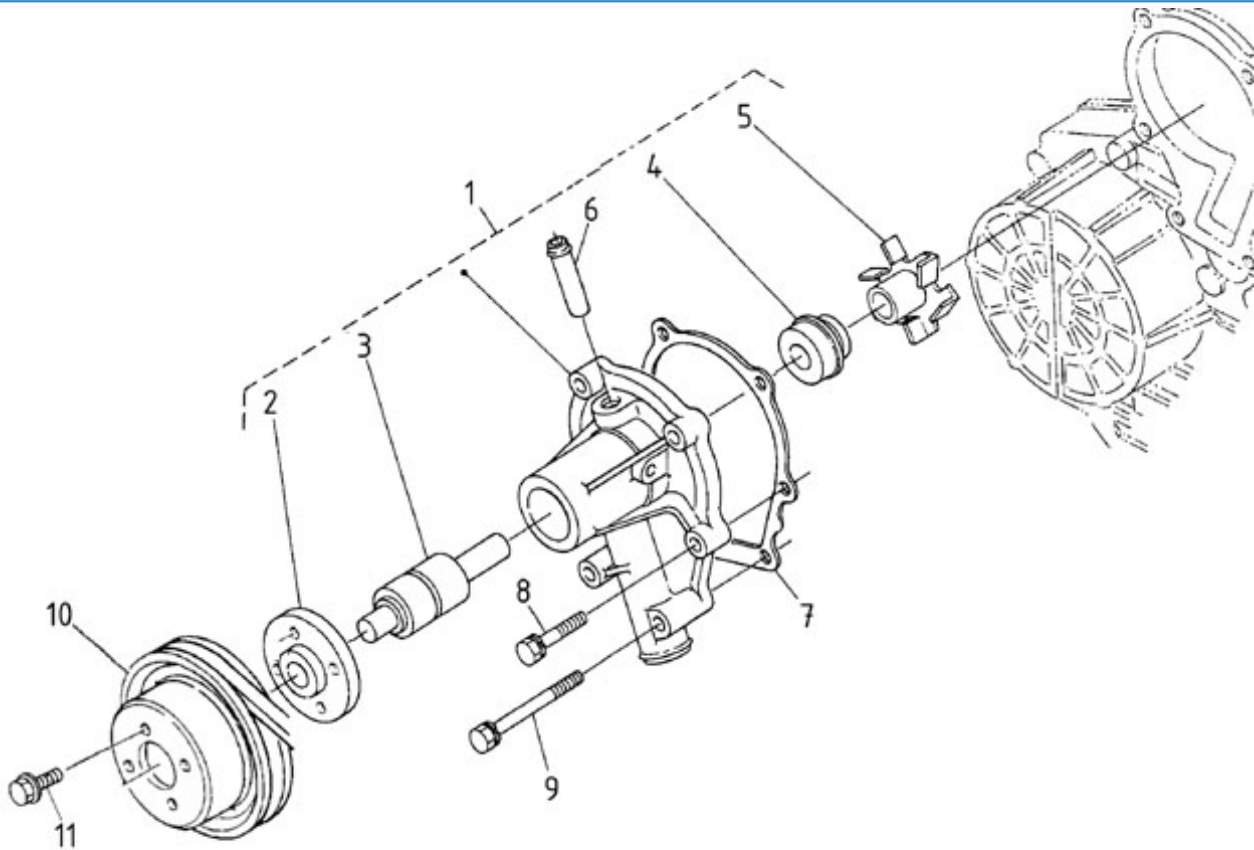

N3.30 STANDARD ENGINE / FRESH WATER PUMP

Part number	Item	Désignation article	Quantity
970313400	1	ASSY PUMP,WATER	1
970313448	4	ASSY SEAL,MECHANICAL	1
970313401	5	IMPELLER,WATER PUMP	1
970307629	6	PIPE,WATER RETURN	1
970302753	7	GASKET,F/WATER PUMP 4.150	1
970302751	8	BOLT,M 6X 30	4
970313340	9	BOLT	2
970307124	10	PULLEY,FAN	1
970313345	11	BOLT,FLANGE	4