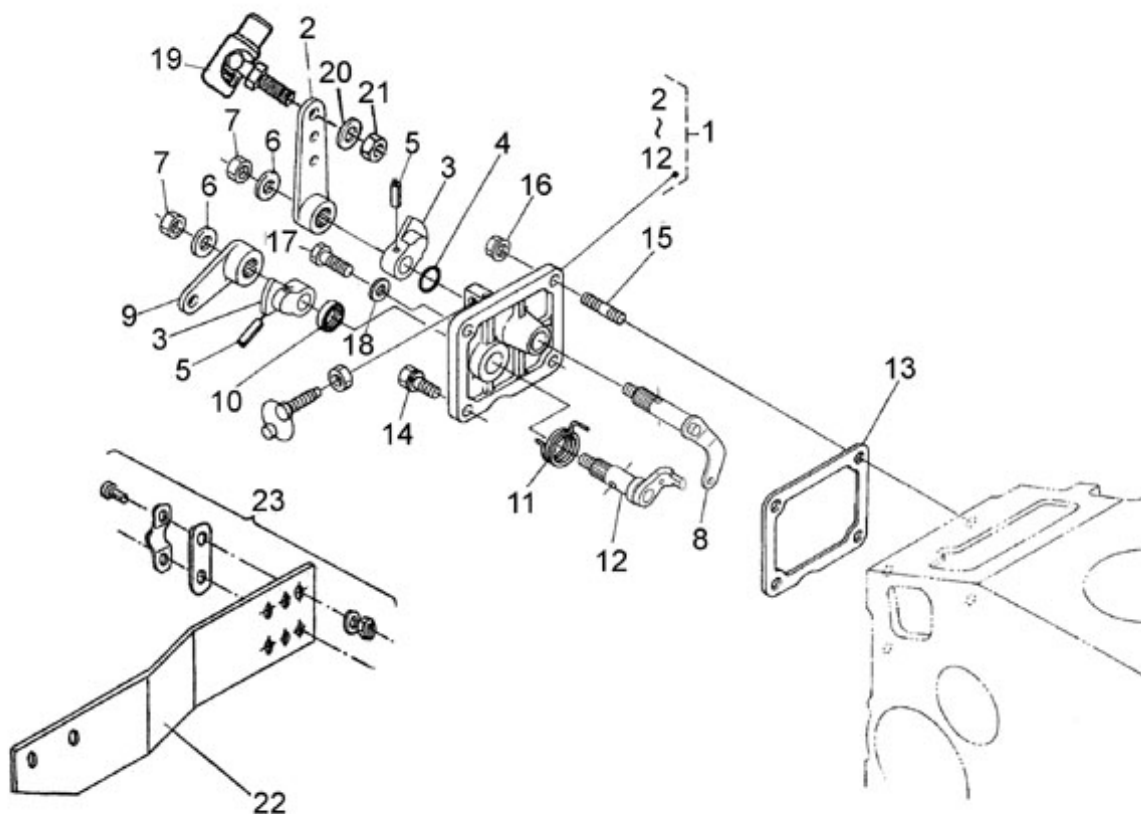

N3.30 STANDARD ENGINE / ACCELERATOR

Part number	Item	Désignation article	Quantity
970302853	1	PLATE,CONTROL CPL.4.150	1
970302854	2	LEVER,SPEED CONTROL	1
970302855	3	LEVER,SPEED CONTROL	2
970302856	4	O-RING	1
970151130	5	PIN,SPRING RETAINER	2
970302857	6	WASHER,PLAIN	2
970302858	7	NUT	2
970302859	8	LEVER,GOVERNOR CPL.	1
970302860	9	LEVER,ENGINE STOP	1
970302861	10	SEAL,OIL	1
970302862	11	SPRING,RETURN LEVER	1
970302863	12	SHAFT,STOP LEVER	1
970302864	13	GASKET	1
970491117	14	BOLT,M 6X 16	2
970492513	15	STUD, M 6X 16	2
970313602	16	NUT,FLANGE	2
970490143	17	BOLT,M 6X 18	2
970150403	18	RING,SEAL	2
970830124	19	JOINT	1
970119149	20	WASHER, SPRING D 6	1
970635460	21	NUT,M 6	1
970302607	22	SUPPORT,ACC.CONTROL (S5)	1
970835020	23	CLAMP	1