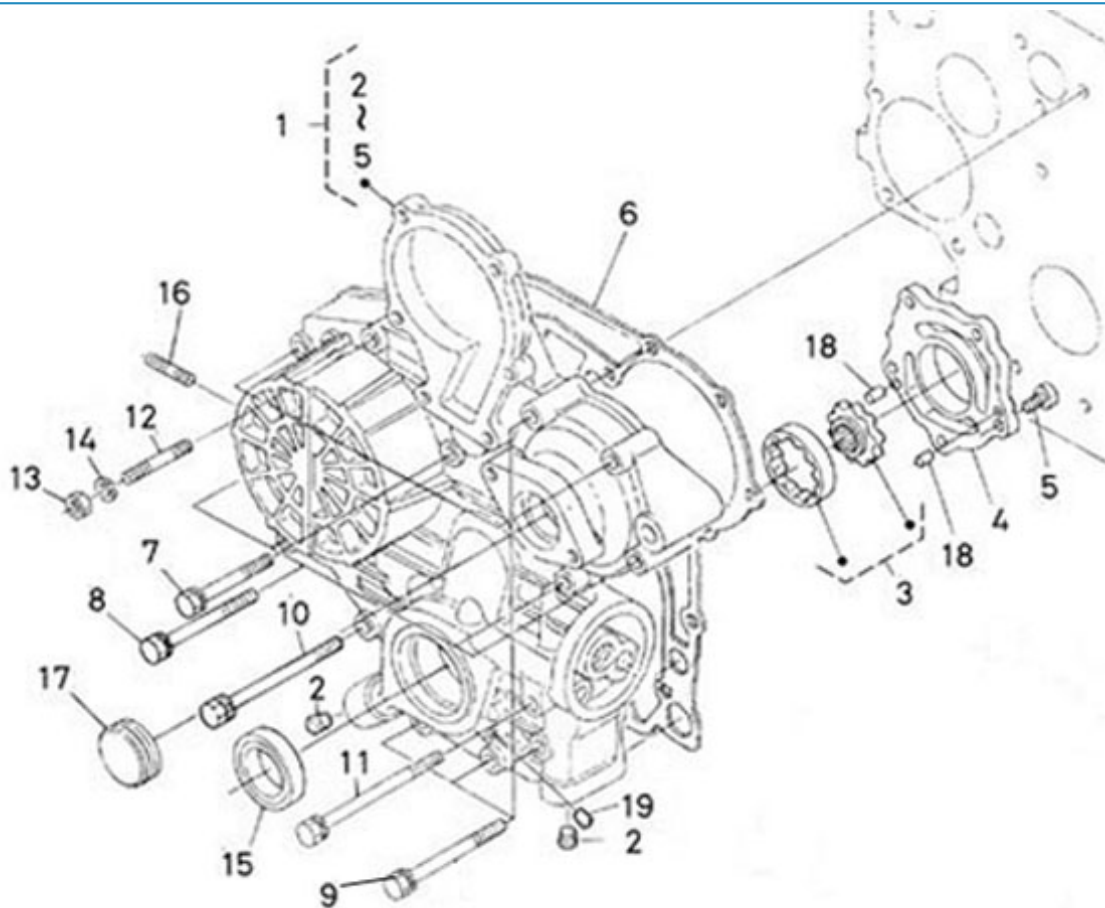

## N3.30 STANDARD ENGINE / ENGINE BLOCK

Part number	Item	Désignation article	Quantity
970313494	1	COMP.CRANKCASE	1
970140104	2	CAP, FREEZE	4
970301938	3	CAP,FREEZE	1
970140908	4	PLUG, CYL.HEAD 2.40	3
970315015	5	JOINT,DRAIN PIPE	1
970310311	5	PLUG	1
970302703	6	PLUG,SOCK	3
970490108	7	PLUG,SOCK	2
970301903	8	PLUG	3
970301904	9	PLUG,EXPANSION	1
970140109	10	PIN, CYLINDRICAL	2
970490111	11	PIN,CYLINDRICAL	2
970310313	12	PIN,STRAIGHT	2
970490113	13	PIN,PIPE	2
970302706	14	PIN,PIPE	1
970302707	15	CAP,FREEZE	1
970304110	16	PIN,START SPRING	1
970310532	17	PLUG	1
970302709	18	BUSH,GOVERNOR GEAR	1
970301912	19	PLUG	1
970491131	20	WASHER,SEAL	1
970490116	21	O-RING	1
970140114	22	PLUG, DRAIN -400	1
970851700	23	SWITCH,OIL	1

### N3.30 STANDARD ENGINE / CYLINDER HEAD COVER

Part number	Item	Désignation article	Quantity
970311313	1	COVER,CYLINDER HEAD 3.100	1
970302833	2	GASKET,COVER CYL:HEAD 3.110	1
970307535	3	HOSE	1
970313503	4	COMP.VALVE,BREATHER	1
970313451	5	COVER,BREATHER	1
970313472	6	CLAMP,HOSE	1
970313441	7	SHIELD,BREATHER	1
970314176	8	SCREW,PAN-HEAD	4
970490503	9	NUT,CAP	3
970490505	10	GASKET,RING	3
970313464	11	PLUG	1
970313804	12	O RING	1
970312508	13	BREATHER HOSE	1
970312976	14	CLAMP,HOSE	1

### N3.30 STANDARD ENGINE / TIMING GEAR CASE

Part number	Item	Désignation article	Quantity
970314221	1	COMP.CASE,GEAR	1
970315016	1	COMP.CASE,GEAR	1
970302732	3	ASSY,ROTOR OIL PUMP	1
970313473	4	COVER,OIL PUMP	1
970313347	5	SCREW,CR-REC-BD-HD	5
970302735	6	GASKET,TIMING CASE 4.150	1
970302736	7	BOLT,M 6X 45	3
970302737	8	BOLT,M 6X 50	4
970316046	9	SCREW	4
970490208	10	BOLT,M 6X 65	1
970302739	11	BOLT	1
970313397	12	STUD	1
970151133	13	NUT,M 6	1
970310417	14	WASHER,SPRING	1
970302741	15	SEAL,OIL	1
970313398	16	STUD	2
970302743	17	COVER,H/METER UNIT	1
970313351	18	PIN,STRAIGHT	2
970490108	19	PLUG,SOCK	1