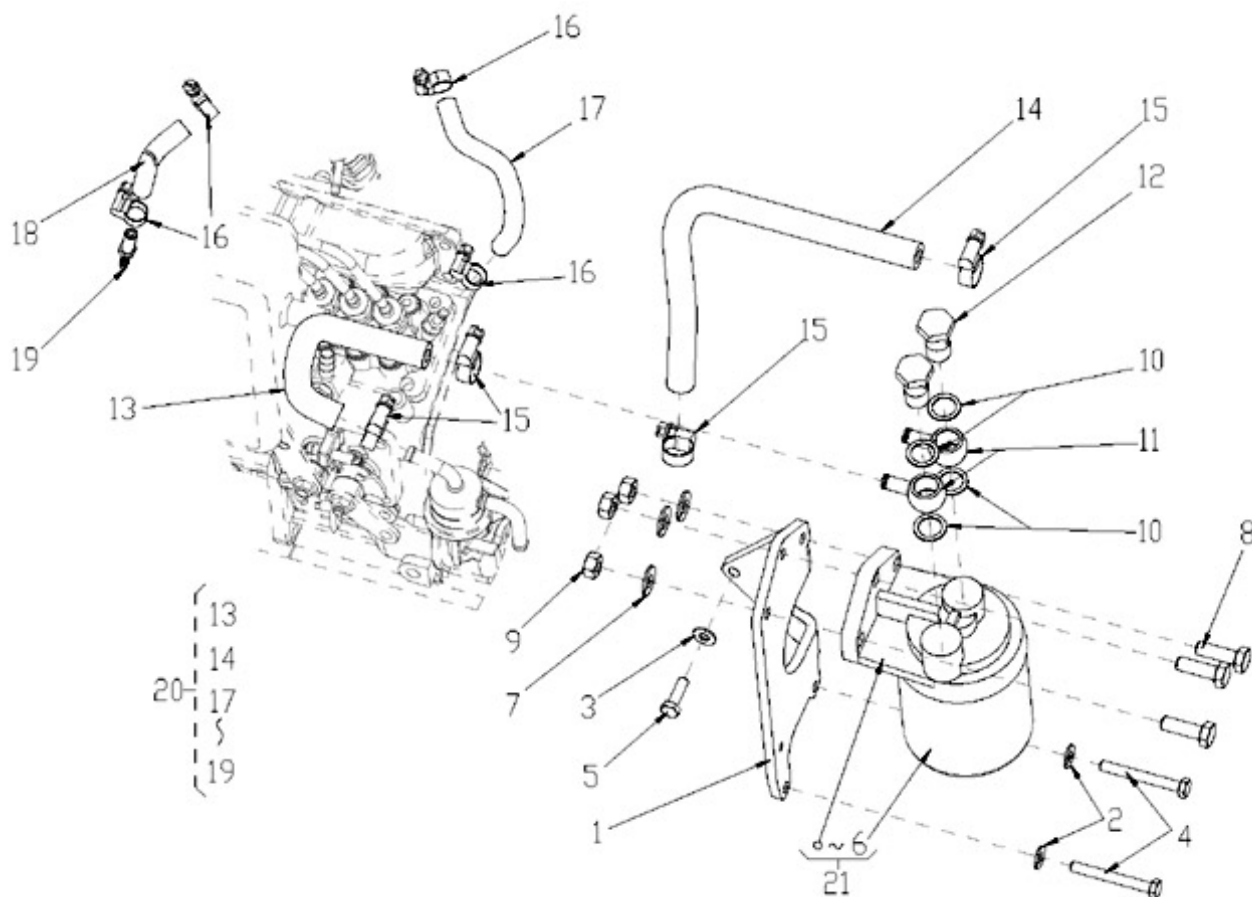

N3.30 STANDARD ENGINE / FUEL FILTER

Part number	Item	Désignation article	Quantity
970302604	1	SUPPORT,FUEL FILTER S5	1
970119149	2	WASHER, SPRING D 6	2
970635459	3	WASHER,PLAIN D 6	1
970300276	4	BOLT,HEX M 6X 50	2
970300275	5	BOLT,HEX M 6X 25	1
970622350	6	FILTER,FUEL	1
970119138	7	WASHER,SPRING D 8	3
970409603	8	BOLT,HEX M 8X 25	3
970027322	9	NUT,M 8	3
970300306	10	GASKET,RING D14	4
970301093	11	CONNECTION,BANJO D=6/M14	2
970432515	12	BOLT,BANJO M14X1,5	2
32808002	13	FUEL HOSE ISO 7840 D8	0
32808002	14	FUEL HOSE ISO 7840 D8	0
970439306	15	CLAMP	4
970439306	16	CLAMP	4
32805001	17	HOSE	0
32805001	18	HOSE	0
970302476	19	PIPE,FUEL CONN.D 8	1
48878004	20	HOSE	1
970310210	21	FILTER ASSY	1