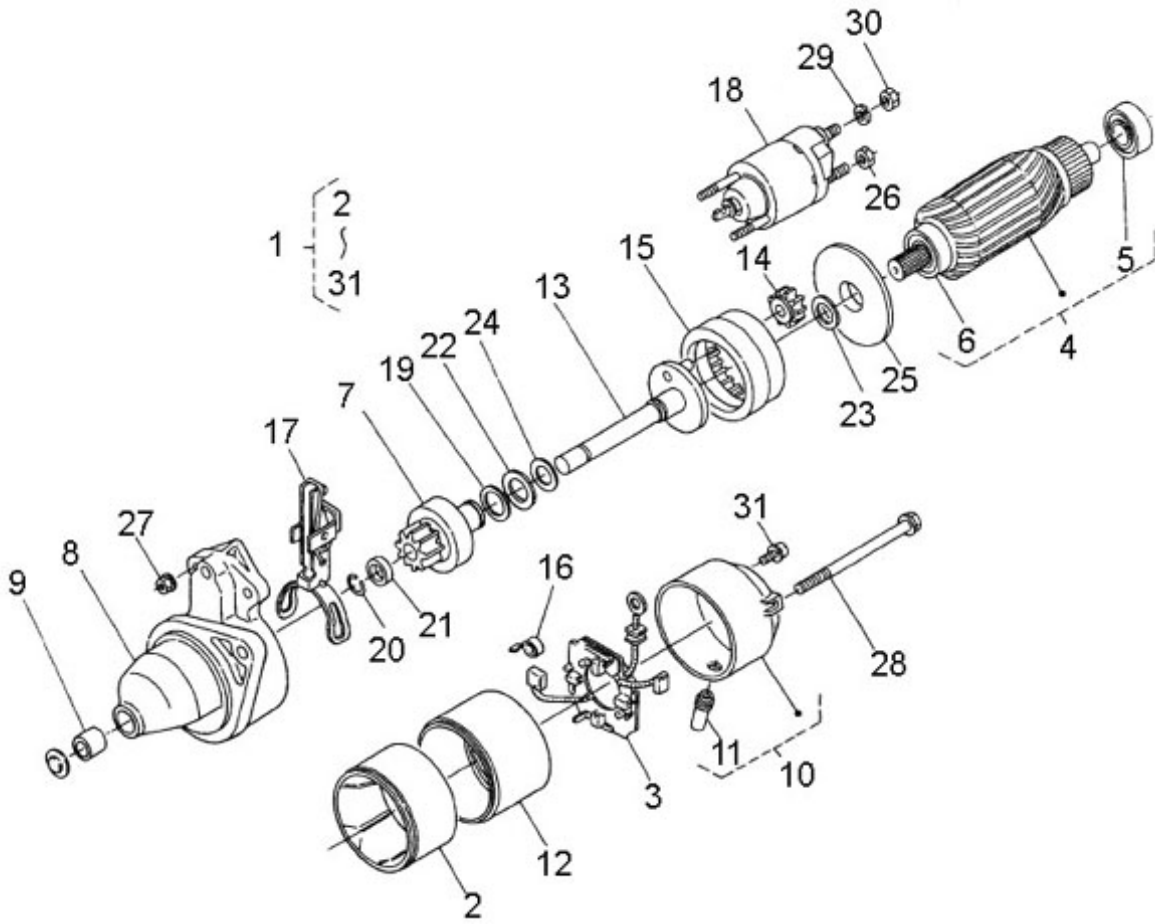

N3.30 STANDARD ENGINE / STATER - DETAILS

Part number	Item	Désignation article	Quantity
970313218	1	ASSY STARTER	1
970313460	2	ASSY YOKE,STARTER	1
970313364	3	ASSY HOLDER	1
970313461	4	ASSY ARMATURE	1
970303959	5	BEARING,CASE	1
970314188	6	BEARING,BALL	1
970313465	7	ASSY CLUTCH,STARTER	1
970313458	8	ASSY HOUSING,STARTER	1
970313462	9	BEARING	1
970312471	10	ASSY FRAME	1
970313358	11	COVER	1
970313365	12	ASSY BEARING	1
970313466	13	ASSY SHAFT,STARTER	1
970313362	14	GEAR	3
970313363	15	GEAR	1
970517318	16	SPRING,BRUSH	2
970313360	17	LEVER	1
970312485	18	ASSY SWITCH,MAGNETIC	1
970313361	19	RING,SNAP	1
970313357	20	RING,SNAP	1
970313359	21	COLLAR	1
970313366	22	WASHER,PLAIN	1
970313367	23	WASHER,PLAIN	1
970313368	24	WASHER,PLAIN	1
970313369	25	PLATE	1
970313416	26	NUT,HEXAGON	1
970497340	27	NUT	2
970313356	28	BOLT,THROUGH	2
970490904	29	WASHER,SPRING D 8	1
970303966	30	NUT	1
970313467	31	SCREW	2