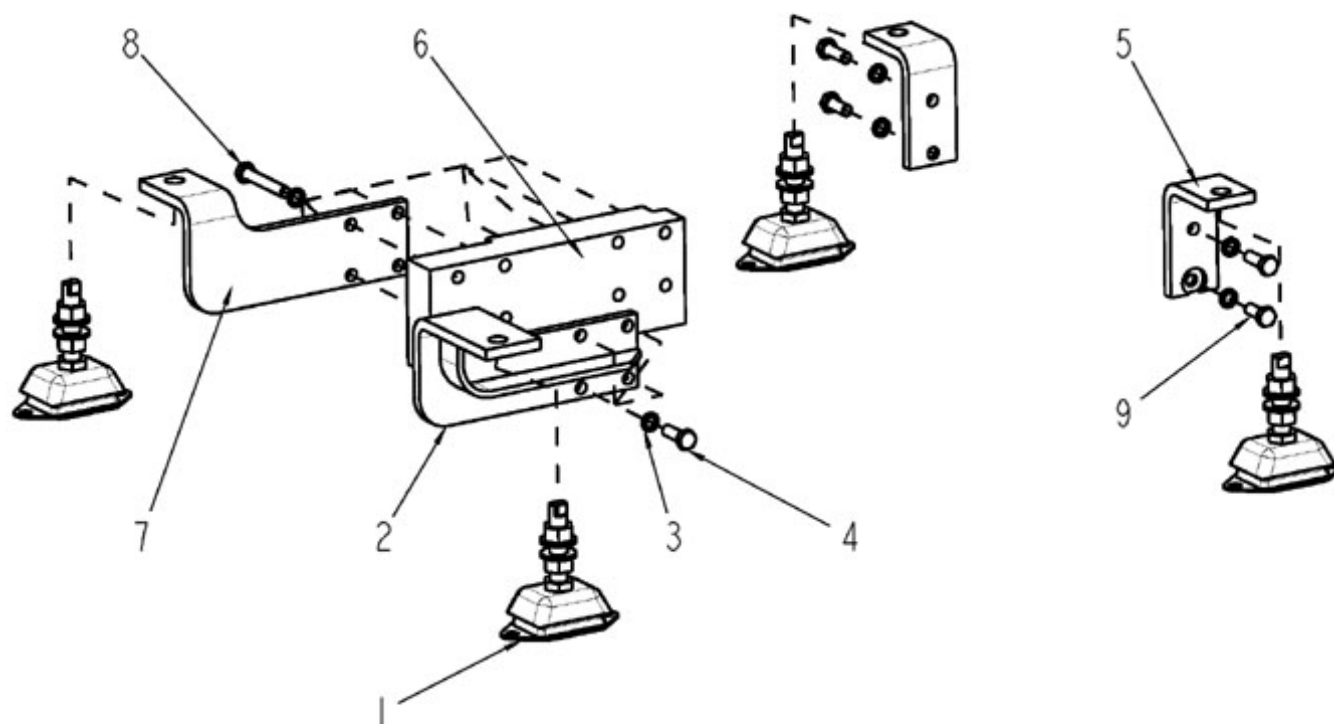

N3.30 STANDARD ENGINE / SUPPORT AND MOUNTING

Part number	Item	Désignation article	Quantity
48190022	1	RUBBER MOUNT SMALL 45SH M16	4
95310324	2	BRACKET	1
970119136	3	WASHER,SPRING D10	16
970499051	4	BOLT,HEX M10X1,25X 30	6
95310327	5	SUPPORT	2
95310326	6	MASS	1
95310325	7	BRACKET	1
39160232	8	BOLT	8
970300044	9	BOLT,HEX M10X1,25X 25	2