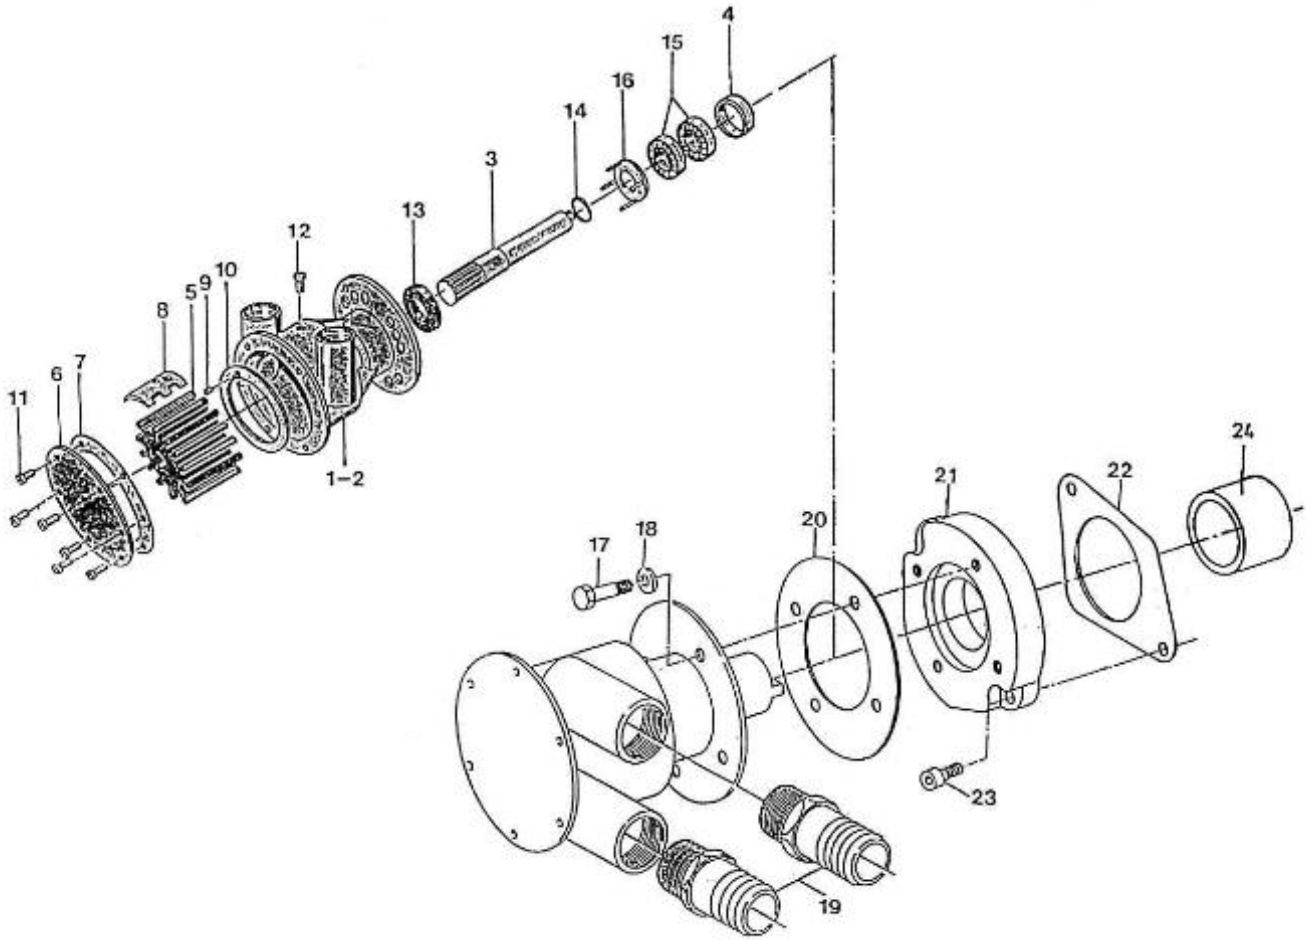

N3.30 STANDARD ENGINE / SEA WATER PUMP - DETAILS

Part number	Item	Désignation article	Quantity
970301725	1	PUMP,WATER F5B-9 4.190	1
970302154	3	SHAFT,WATER PUMP F5B-9	1
970303672	4	GUIDE,WATER PUMP F5B-9000	1
970604530	5	IMPELLER,WATER PUMP F 5B/-9	1
970303673	6	COVER,END W/PUMP F5B-9000	1
970604529	7	GASKET,F5B	1
970303674	8	CAM,WATER PUMP F5B-9000	1
970303675	9	PIN,WATER PUMP F5B-9000	1
970300891	10	PLATE,WEAR W/PUMP F5B-9000	1
970303677	11	SCREW,COVER W/PUMP F5B-9000	6
970303678	12	SCREW,CAM WATER PUMP F5B-9000	1
970614516	13	O-RING SEAL	1
970303679	14	O-RING,WATER PUMP F5B-9000	1
970770251	15	BEARING,BAIL WATER PUMP F5B-90	2
970303680	16	WASHER,WATER PUMP F5B-9000	1
970439910	17	BOLT,HEX M 6X 16	4
970609602	18	WASHER,CORRUGATED D 6	4
970604515	19	CONNECTION,HOSE HBW-20	2
970614511	20	GASKET,WATER PUMP F5B-9	1
970302606	21	FLANGE,WATER PUMP (S5)	1
970302610	22	GASKET,FLANGE W/PUMP (S5)	1
970604615	23	BOLT,SOCK M 6X 20	2
970307007	24	BEARING	1