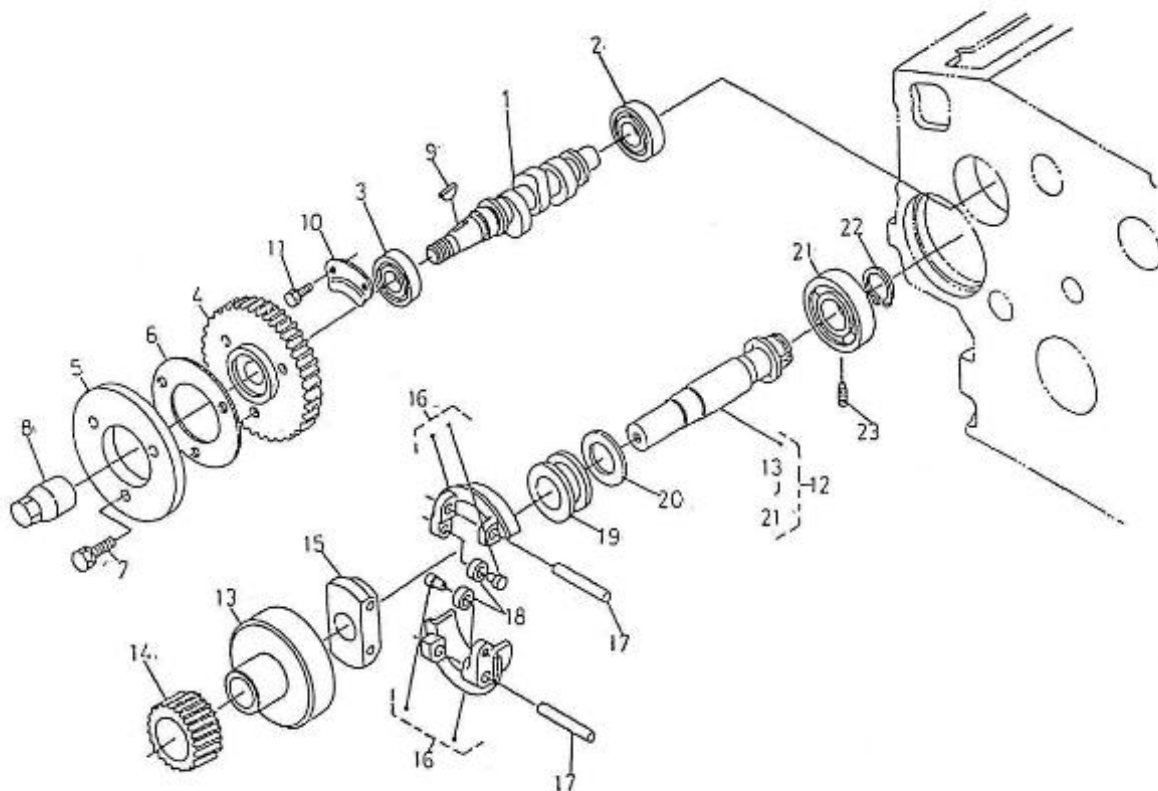

N3.30 STANDARD ENGINE / CAMSHAFT INJECTION PUMP

Part number	Item	Désignation article	Quantity
970310372	1	CAMSHAFT,FUEL	1
970313407	2	BEARING,BALL	1
970313408	3	BEARING,BALL	1
970313414	4	GEAR,INJECTION PUMP	1
970310375	5	CAM,FUEL	1
970310326	6	WASHER	1
970490119	7	BOLT,M 6X 18	3
970302839	8	NUT,CAP	1
970302840	9	KEY,FEATHER	1
970302841	10	STOPPER,FUEL CAMSHAFT	1
970491117	11	BOLT,M 6X 16	2
970314226	12	ASSY SHAFT,GOVERNOR	1
970302843	13	SHAFT,GOVERNOR GEAR 4.150	1
970314232	14	GEAR,GOVERNOR	1
970302845	15	SUPPORT,GOVERNOR WEIGHT	1
970310309	16	COMP.WEIGHT,GOVERNOR	2
970302847	17	SHAFT,GOVERNOR WEIGHT	2
970310328	18	ROLLER	2
970302848	19	SLEEVE,GOVERNOR	1
970302849	20	WASHER,THRUST	1
970313409	21	BEARING,BALL	1
970302851	22	CIR-CLIP,GOVERNOR SHAFT	1
970302852	23	SCREW,SET	1