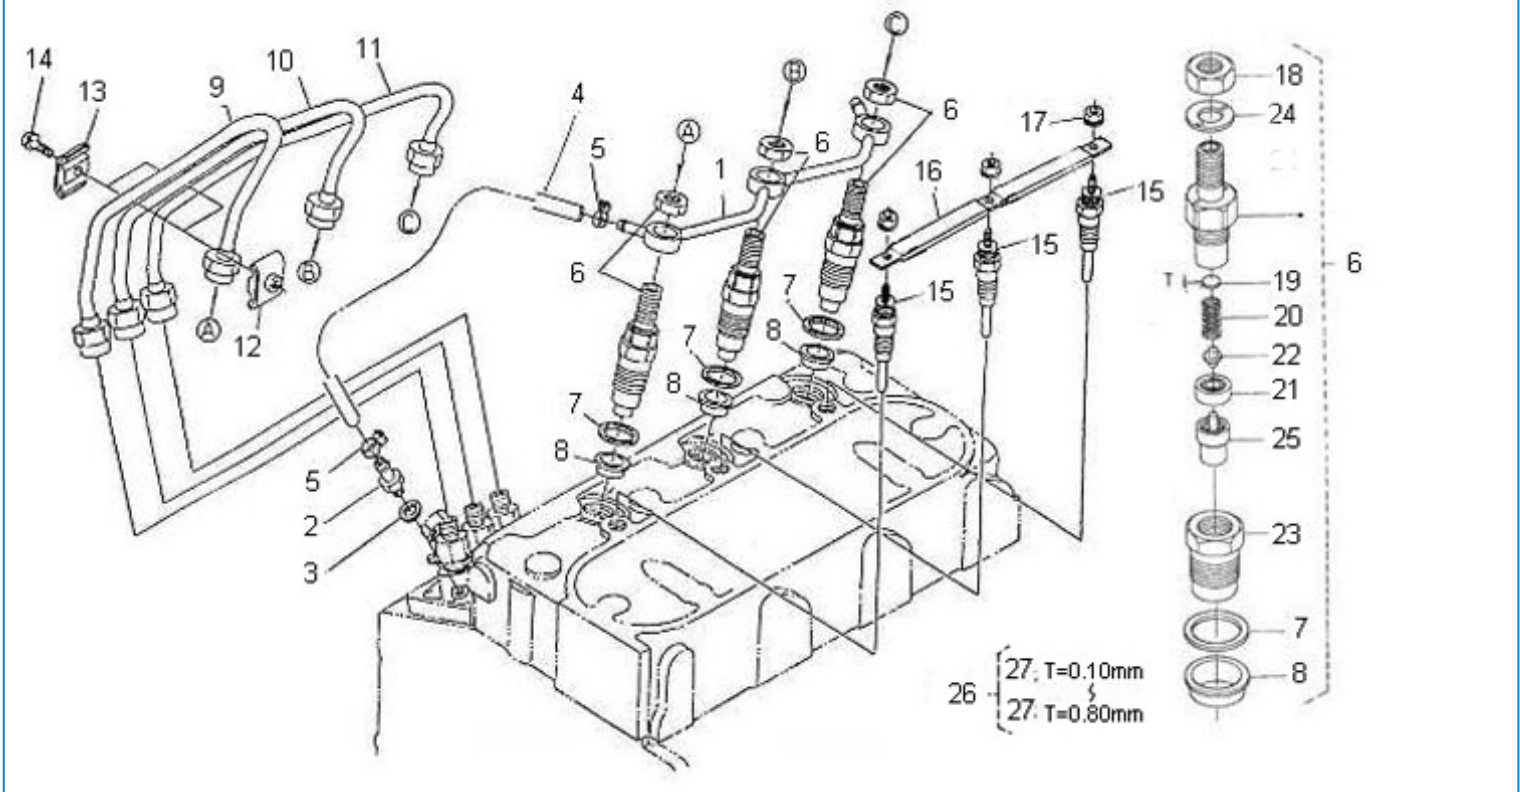

N3.30 STANDARD ENGINE / INJECTION NOZZLES AND PIPES

Part number	Item	Désignation article	Quantity
970304117	1	ASSY PIPE,OVER FLOW	1
970142104	2	NOZZLE, FUEL OVERFLOW LINE	1
970150403	3	RING,SEAL	1
970142103	4	PIPE, FUEL OVERFLOW N02 CPL	1
970492305	5	CLAMP,HOSE	2
970313508	6	KIT HOLDER,NOZZLE	3
970142109	7	GHASKET, RING INJECTORS	3
970307388	8	SEAL,HEAT	3
970302817	9	LINE,FUEL CYL.N01 4.150	1
970315032	9	PIPE,INJECTION	1
970302818	10	LINE,FUEL CYL.N02 4.150	1
970315033	10	PIPE,INJECTION	1
970315028	11	ASSY CASE,MAIN BRG.	1
970302819	11	LINE,FUEL CYL.N03 4.150	1
970142114	12	CLAMP,FUEL LINES 1+2	2
970142115	13	CLAMP,FUEL-LINES 1+2	2
970492118	14	SCREW,M 5X 20 ROUND HEAD	2
970313894	15	GLOW PLUG	3
970304119	16	CORD,GLOW PLUG	1
970307593	17	NUT,FLANGE	3
970310381	18	NUT	3
970310382	19	WASHER	3
970310383	20	SPRING,NOZZLE	3
970310384	21	SPACER	3
970310385	22	ROD,PUSH	3
970310386	23	NUT	3
970310387	24	WASHER	3
970314274	25	PIECE,NOZZLE	3
970310389	26	ASSY WASHER,ADJ.	3
970314207	27	WASHER,ADJUSTING	3
970314200	27	WASHER,ADJUSTING	3
970314202	27	WASHER,ADJUSTING	3
970314204	27	WASHER,ADJUSTING	3
970314206	27	WASHER,ADJUSTING	3
970314199	27	WASHER,ADJUSTING	3
970314208	27	WASHER,ADJUSTING	3
970314201	27	WASHER,ADJUSTING	3
970314203	27	WASHER,ADJUSTING	3
970314205	27	WASHER,ADJUSTING	3