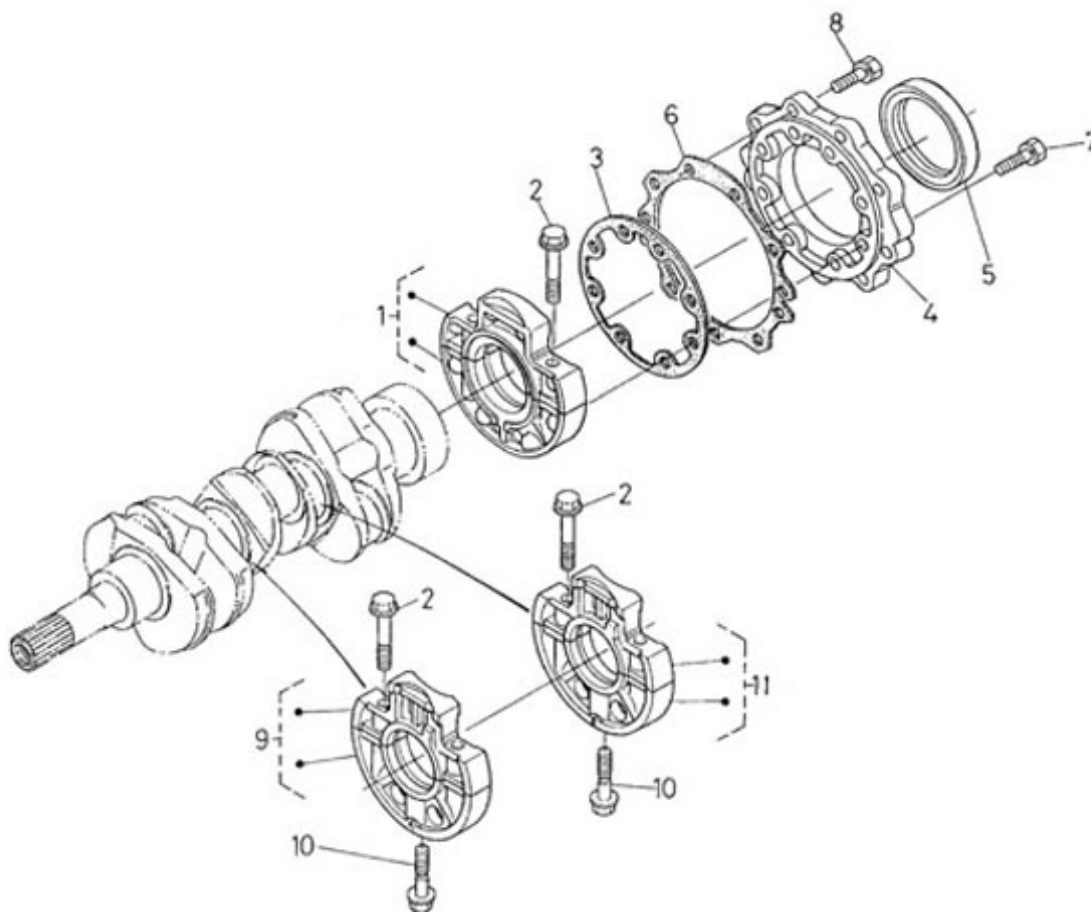

N3.30 STANDARD ENGINE / CRANKSHAFT-BEARINGS

Part number	Item	Désignation article	Quantity
970302754	1	BEARING,MAIN ASSY 4.150	1
970302755	2	BOLT,BEARING CASE N01	6
970302756	3	GASKET,BEARING CASE	1
970315431	4	COVER,BEARING CASE	1
970302758	5	SEAL,OIL	1
970302759	6	GASKET,BEARING CASE	1
970491537	7	BOLT,M 6X 25	8
970491536	8	BOLT,M 6X 20	9
970315027	9	ASSY CASE,MAIN BRG.	1
970302760	9	BEARING,MAIN ASSY N01 4.150	1
970302761	10	BOLT,BEARING CASE N02	2
970302762	11	BEARING,MAIN ASSY N02 4.150	1
970315028	11	ASSY CASE,MAIN BRG.	1