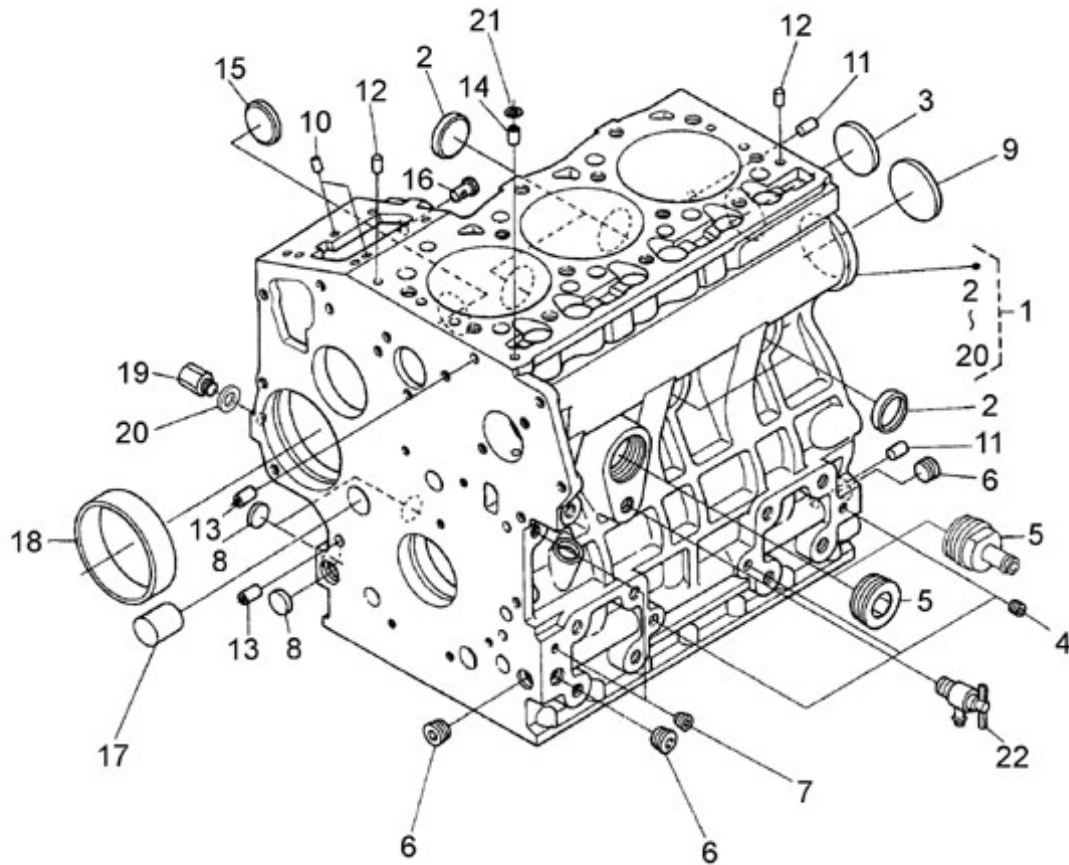

## N3.30 STANDARD ENGINE / ENGINE BLOCK

Part number	Item	Désignation article	Quantity
970313494	1	COMP.CRANKCASE	1
970140104	2	CAP, FREEZE	4
970301938	3	CAP,FREEZE	1
970140908	4	PLUG, CYL.HEAD 2.40	3
970315015	5	JOINT,DRAIN PIPE	1
970310311	5	PLUG	1
970302703	6	PLUG,SOCK	3
970490108	7	PLUG,SOCK	2
970301903	8	PLUG	3
970301904	9	PLUG,EXPANSION	1
970140109	10	PIN, CYLINDRICAL	2
970490111	11	PIN,CYLINDRICAL	2
970310313	12	PIN,STRAIGHT	2
970490113	13	PIN,PIPE	2
970302706	14	PIN,PIPE	1
970302707	15	CAP,FREEZE	1
970304110	16	PIN,START SPRING	1
970310532	17	PLUG	1
970302709	18	BUSH,GOVERNOR GEAR	1
970301912	19	PLUG	1
970491131	20	WASHER,SEAL	1
970490116	21	O-RING	1
970140114	22	PLUG, DRAIN -400	1
970851700	23	SWITCH,OIL	1

### N3.30 STANDARD ENGINE / TIMING GEAR CASE

Part number	Item	Désignation article	Quantity
970314221	1	COMP.CASE,GEAR	1
970315016	1	COMP.CASE,GEAR	1
970302732	3	ASSY,ROTOR OIL PUMP	1
970313473	4	COVER,OIL PUMP	1
970313347	5	SCREW,CR-REC-BD-HD	5
970302735	6	GASKET,TIMING CASE 4.150	1
970302736	7	BOLT,M 6X 45	3
970302737	8	BOLT,M 6X 50	4
970316046	9	SCREW	4
970490208	10	BOLT,M 6X 65	1
970302739	11	BOLT	1
970313397	12	STUD	1
970151133	13	NUT,M 6	1
970310417	14	WASHER,SPRING	1
970302741	15	SEAL,OIL	1
970313398	16	STUD	2
970302743	17	COVER,H/METER UNIT	1
970313351	18	PIN,STRAIGHT	2
970490108	19	PLUG,SOCK	1