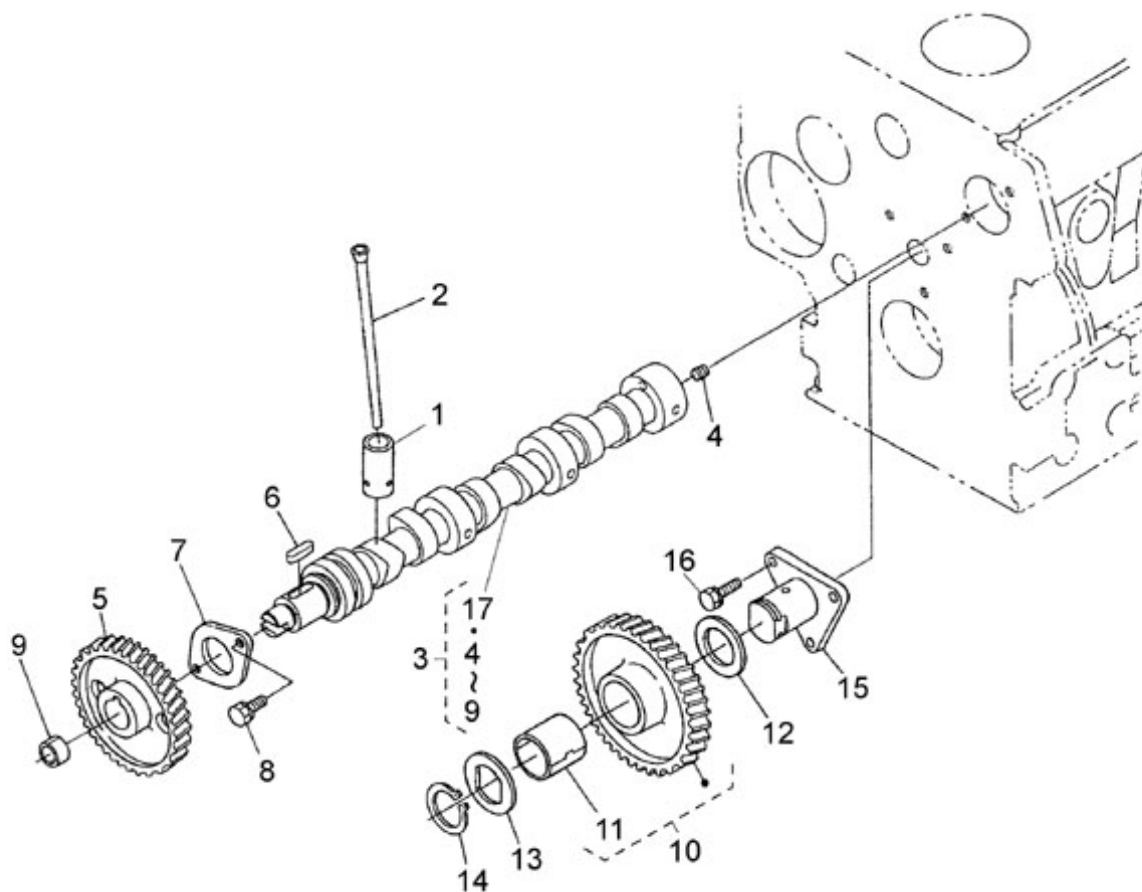

N3.30 STANDARD ENGINE / CAMSHAFT

Part number	Item	Désignation article	Quantity
970491101	1	TAPPET	6
970302796	2	ROD,PUSH	6
970314244	3	ASSY CAMSHAFT	1
970302043	4	SCREW,SET	1
970302798	5	GEAR,CAMSHAFT	1
970141106	6	KEY, FEATHER CAMSHAFT 2.40-4.1	1
970302799	7	STOPPER,CAMSHAFT	1
970491117	8	BOLT,M 6X 16	2
970314246	9	COLLAR	1
970302800	10	GEAR,IDLE CPL.N01	1
970302801	11	BUSHING,IDLE GEAR	1
970302803	12	COLLAR,IDLE GEAR 1	1
970302804	13	COLLAR,IDLE GEAR 2	1
970302805	14	CIR-CLIP,IDLE GEAR	1
970302806	15	SHAFT,IDLE GEAR 1	1
970491117	16	BOLT,M 6X 16	3
970315020	17	CAMSHAFT	1