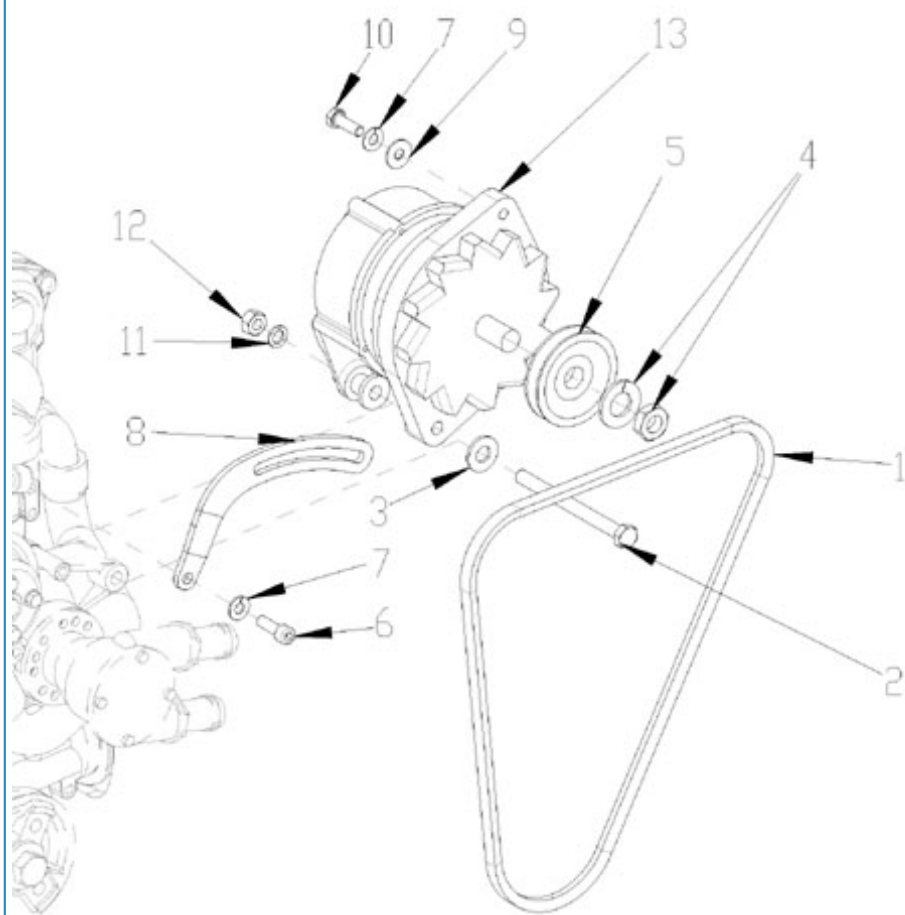

N3.30 STANDARD ENGINE / ALTERNATOR

Part number	Item	Désignation article	Quantity
48108117	1	V-BELT	1
39160668	2	BOLT	1
970119143	3	NUT, M10	1
95312304	5	PULLEY	1
970498003	6	BOLT,SOCK M 8X 25	1
970119138	7	WASHER,SPRING D 8	2
95203077	8	TIGHTENER	1
970304050	9	WASHER	1
970409603	10	BOLT,HEX M 8X 25	1
970119136	11	WASHER,SPRING D10	1
970119143	12	NUT, M10	1
48201303	13	ALTERNATOR 12V-120A	0