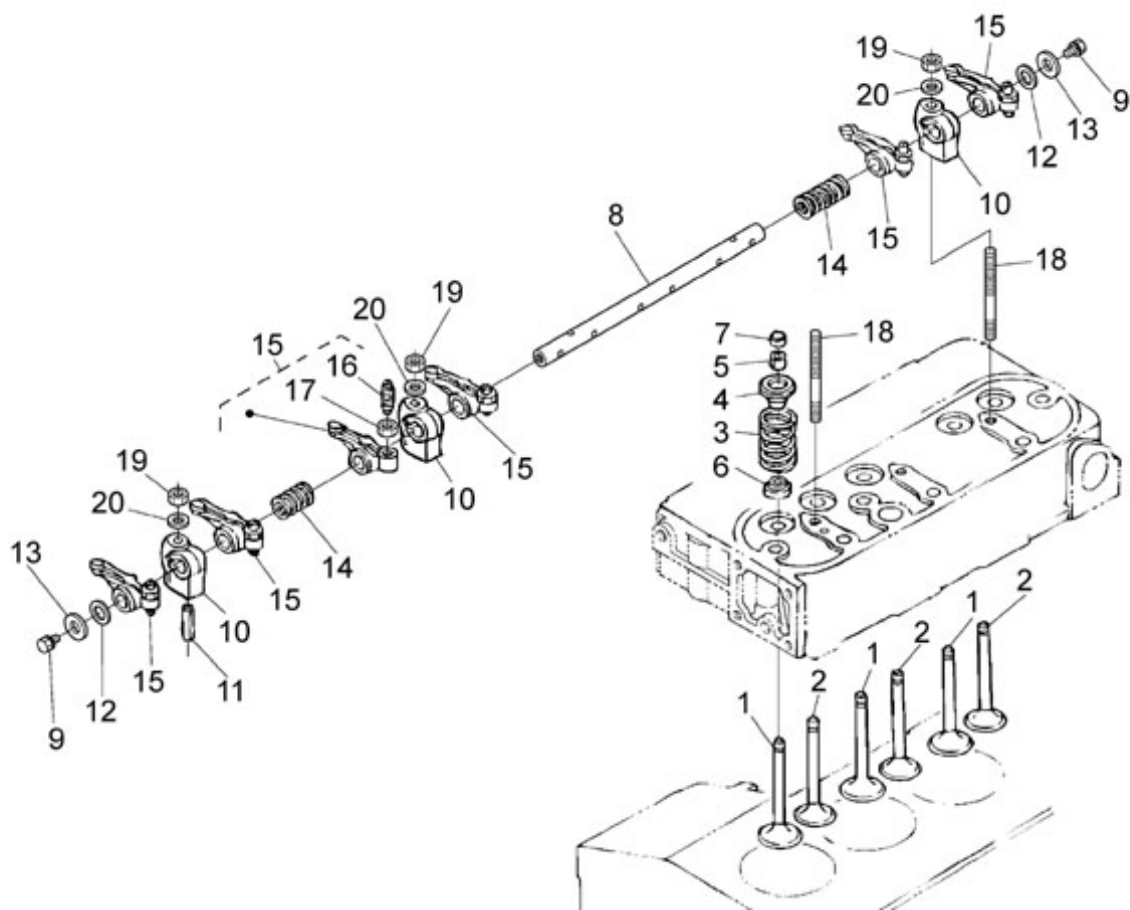

N3.30 STANDARD ENGINE / VALVES AND SPRINGS

Part number	Item	Désignation article	Quantity
970302780	1	VALVE,INTAKE 4.150	3
970314237	2	VALVE,EXHAUST	3
970302782	3	SPRING,VALVE	6
970491003	3	SPRING,VALVE	6
970491004	4	RETAINER,VALVE SPRING	6
970491005	5	COLLET,VALVE SPRING	6
970311008	6	INLET VALVE SEAL	6
970491007	7	CAP,VALVE	6
970313406	8	SHAFT,ROCKER ARM	1
970141015	9	BOLT, M6X10	2
970302787	10	BRACKET,ROCKER ARM	3
970313353	11	PIN,SPRING	1
970302789	12	WASHER,1	2
970313377	13	WASHER,PLAIN	2
970302791	14	SPRING,ROCKER,ARM	2
970313394	15	ASSY ROCKER ARM	6
970302794	16	SCREW,ADJUSTING	6
970302795	17	NUT	6
970302788	18	STUD	3
970491013	19	NUT	3
970491014	20	WASHER,PLAIN	3