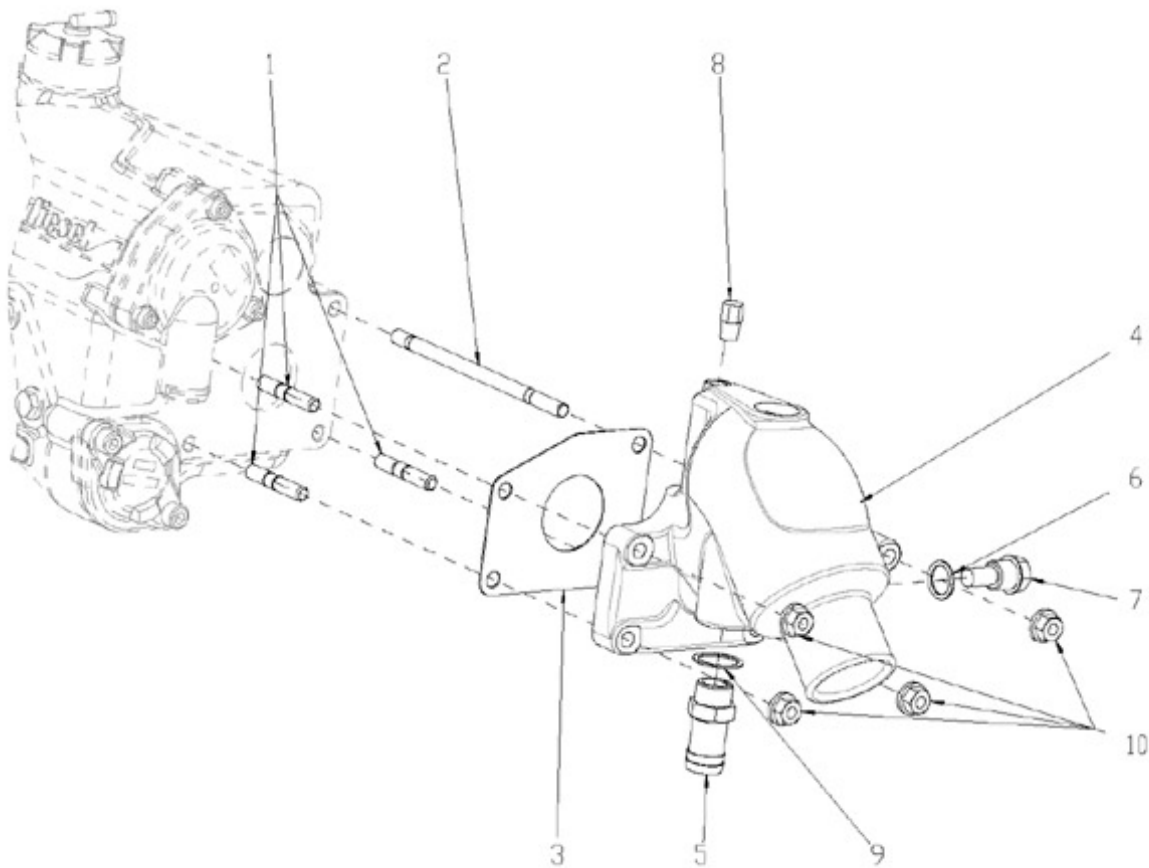

N3.30 STANDARD ENGINE / EXHAUST ELBOW

Part number	Item	Désignation article	Quantity
970300374	1	STUD,M 8X 30	3
41020304	2	STUD BOLT	1
970301710	3	GASKET,MIXER 4.190	1
665700073	4	EXHAUST COOLING ELBOW	1
970892503	5	ELBOW	1
970300199	6	GASKET,RING D16	1
970494635	7	ANODE,ZINC CPL M16X1,5	1
970307265	8	PLUG,HEX 1/8	1
903200409	9	GASKET	1
39460916	10	NUT	4