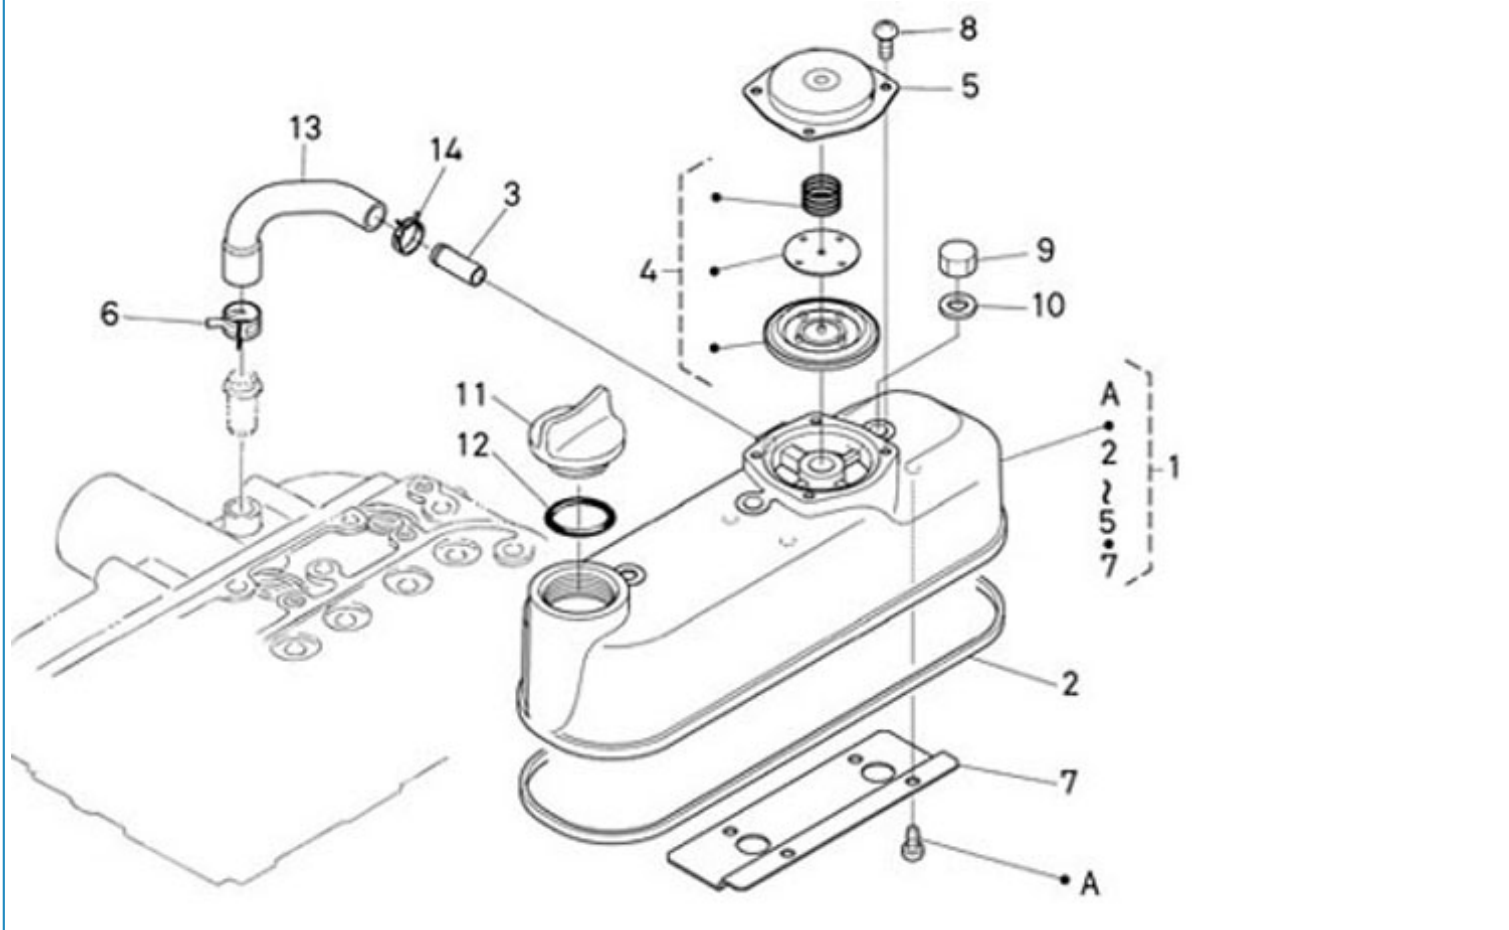

N3.30 STANDARD ENGINE / CYLINDER HEAD COVER

Part number	Item	Désignation article	Quantity
970311313	1	COVER,CYLINDER HEAD 3.100	1
970302833	2	GASKET,COVER CYL:HEAD 3.110	1
970307535	3	HOSE	1
970313503	4	COMP.VALVE,BREATHER	1
970313451	5	COVER,BREATHER	1
970313472	6	CLAMP,HOSE	1
970313441	7	SHIELD,BREATHER	1
970314176	8	SCREW,PAN-HEAD	4
970490503	9	NUT,CAP	3
970490505	10	GASKET,RING	3
970313464	11	PLUG	1
970313804	12	O RING	1
970312508	13	BREATHER HOSE	1
970312976	14	CLAMP,HOSE	1