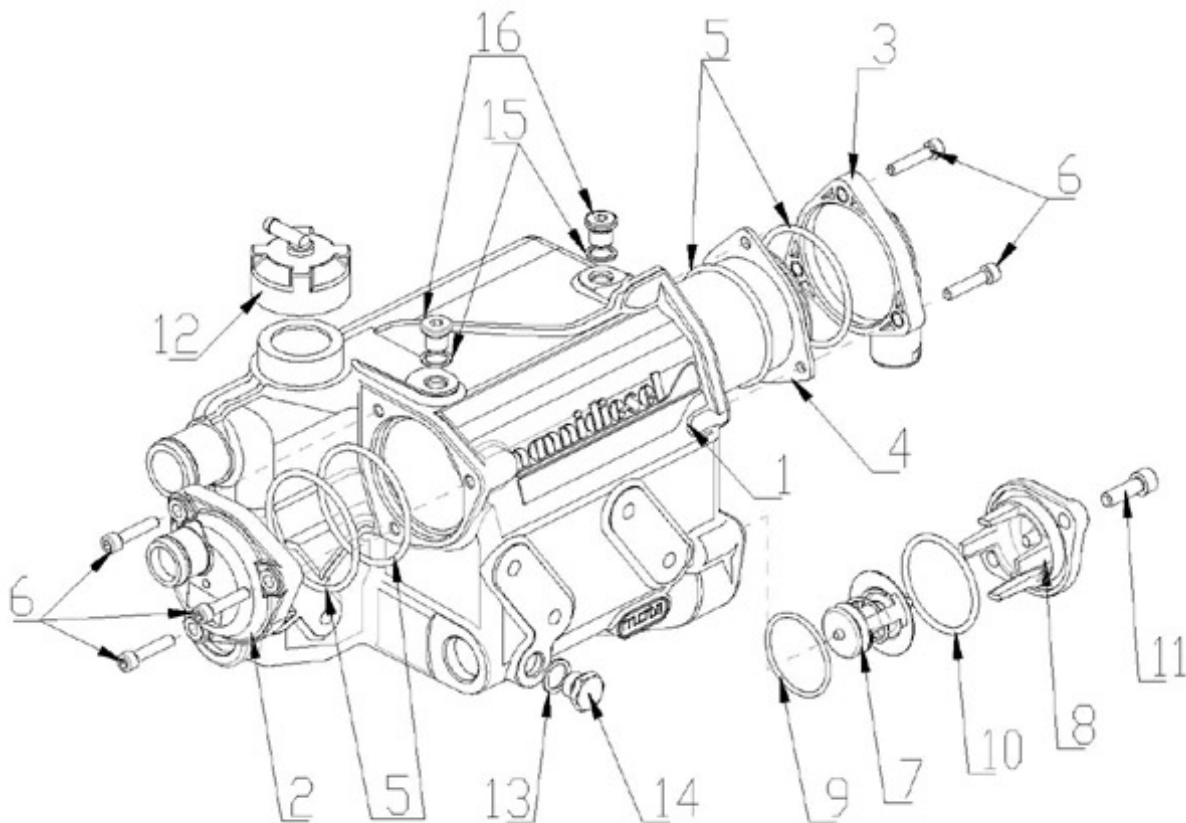

N3.30 STANDARD ENGINE / HEAT EXCHANGER - DETAILS

Part number	Item	Désignation article	Quantity
970313275	2	COVER, WATER INLET	1
970313276	3	COVER, WATER INLET	1
48418183	5	O RING	4
970634037	6	BOLT,SOCK M 6X 30	6
970313177	7	THERMOSTAT	1
970313178	8	COVER	1
48418184	9	O RING	1
48418185	10	O RING	1
970498003	11	BOLT,SOCK M 8X 25	2
970313176	12	FILLING PRESSURE CAP	1
970300306	13	GASKET,RING D14	1
970875506	14	PLUG	1
970300325	15	RING,SEAL D12	2
970314998	16	PLUG	2