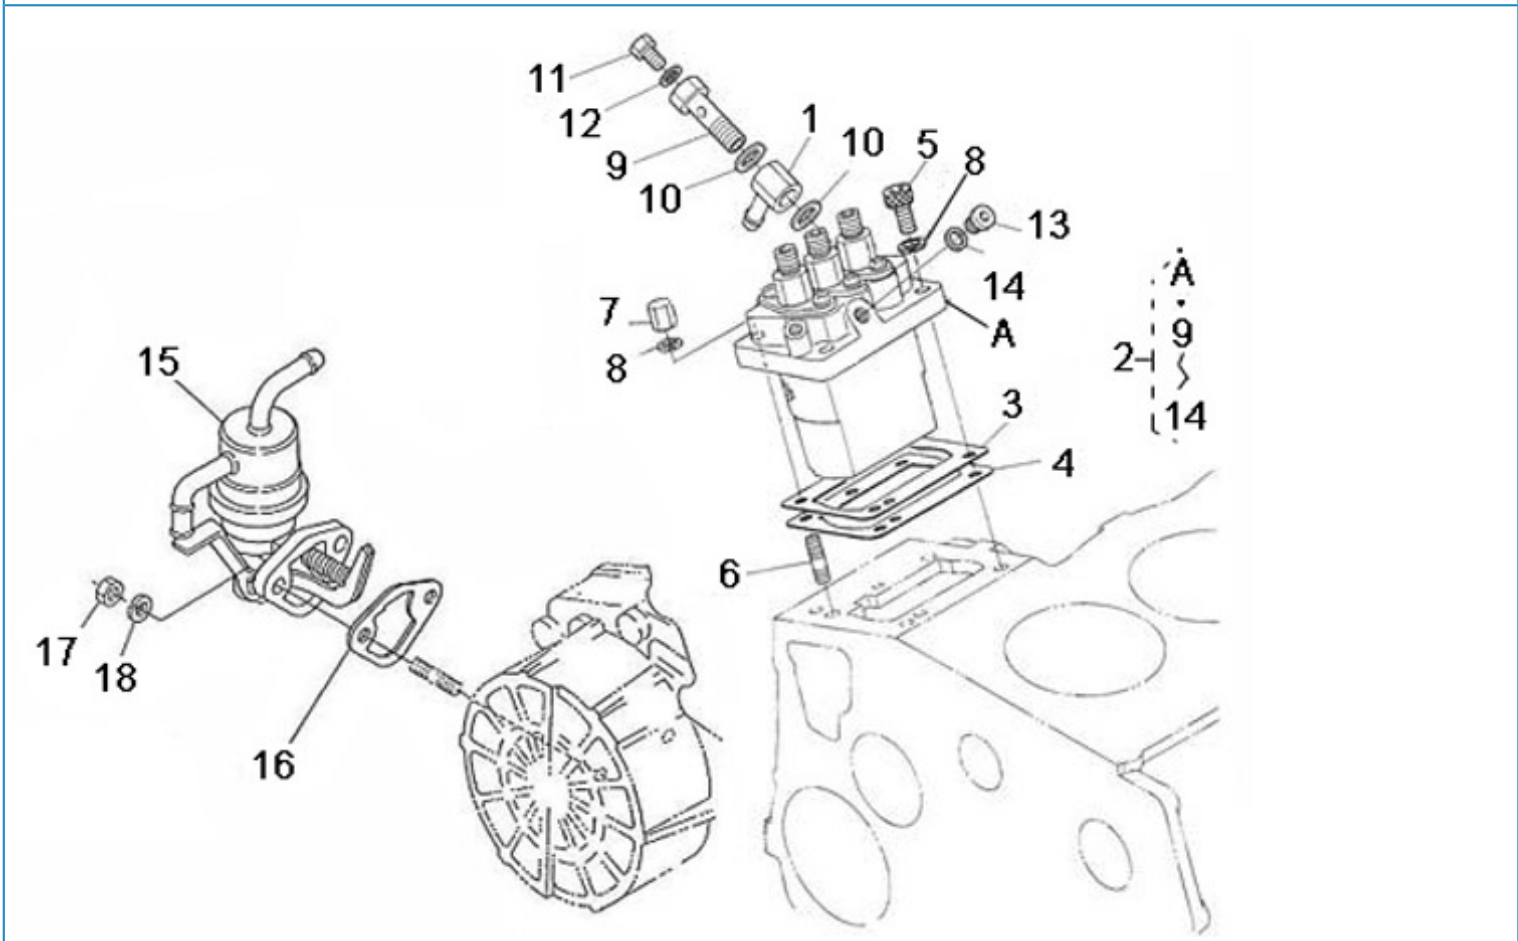

N3.30 STANDARD ENGINE / INJECTION AND FEED PUMP

Part number	Item	Désignation article	Quantity
970310330	1	JOINT	1
970310334	2	ASSY PUMP,INJECTION	1
970307861	3	SHIM,INJ.PUMP 0.20	1
970315029	3	SHIM,INJECTION PUMP	1
970307862	3	SHIM,INJ.PUMP 0.25	1
970315030	4	SHIM,INJECTION PUMP	1
970310335	4	SHIM,INJ.PUMP 0.30	1
970315031	5	BOLT,HEX-SOC-HD	2
970142138	5	BOLT,SOCK M 6X 20	2
970142139	6	STUD,INJ.PUMP	2
970142140	7	NUT,CAP	2
970310417	8	WASHER,SPRING	4
970310340	9	BOLT,JOINT	1
970307610	10	GASKET,COPPER	2
970307611	11	SCREW	1
970307612	12	GASKET	1
970310341	13	PLUG	1
970307869	14	GASKET	1
970302831	15	PUMP,FUEL FEED CPL.4.150	1
970142512	16	GASKET,FUEL PUMP 2. 40	1
970313602	17	NUT,FLANGE	2