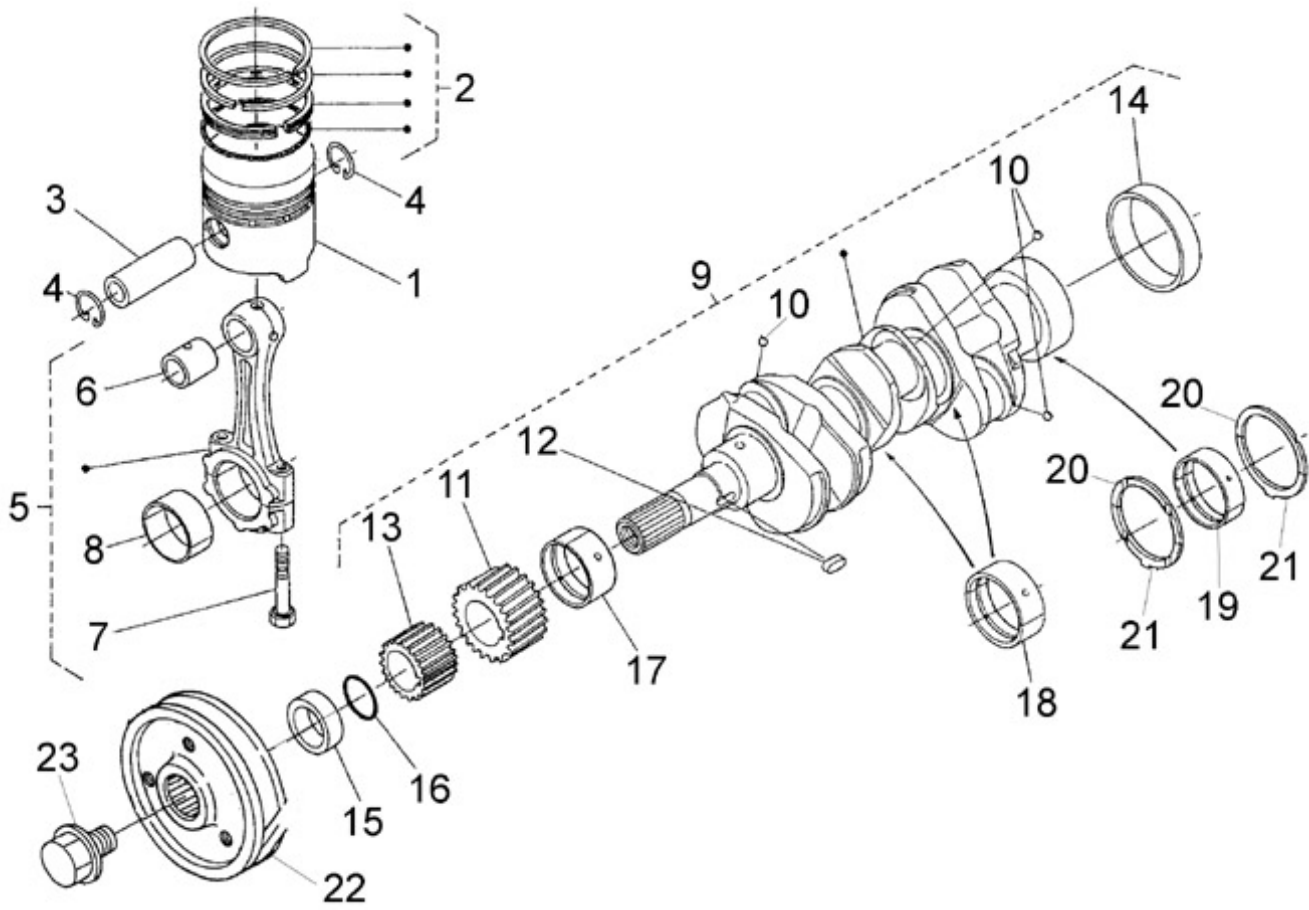

N3.30 STANDARD ENGINE / CRANKSHAFT-PISTONS

Part number	Item	Désignation article	Quantity
970310355	1	PISTON CR 0.50	3
970310353	1	PISTON	3
970315021	1	PISTON	3
970310356	2	ASSY RING,PISTON	3
970315344	2	ASSY RING,PISTON 05	3
970315022	2	PISTON RING KIT STD	3
970302890	3	PIN,PISTON	3
970302891	4	CIR-CLIP	6
970315023	5	ASSY ROD,CONNECTING	3
970315488	5	ASSY ROD,CONNECTING	3
970302893	6	BUSH,CONN.ROD	3
970302894	7	BOLT,CONN.ROD	6
970302774	8	METAL,CONN.ROD -0.2MM -SET-	3
970302895	8	METAL,CONN.ROD STD.-SET-	3
970302775	8	METAL,CONN.ROD -0.4MM -SET-	3
970310358	9	COMP.CRANK SHAFT	1
970302897	10	BEARING,BALL	3
970304116	11	GEAR,CRANKSHAFT	1
970302899	12	KEY,FEATHER	1
970302900	13	GEAR,OIL PUMP DRIVE	1
970302901	14	SLEEVE,CRANKSHAFT	1
970302902	15	COLLAR,CRANKSHAFT	1
970302903	16	O-RING,CRANKSHAFT 4.150	1
970302904	17	METAL,CRANKSHAFT 1 STD.	1
970302779	17	METAL,CRANKSHAFT 1 -0,2	1
970302907	17	METAL,CRANKSHAFT 1 -0,4	1
970302905	18	METAL,CRANKSHAFT 2 STD. -SET-	2
970302909	18	METAL,CRANKSHAFT 2 -0,4 -SET-	2
970302908	18	METAL,CRANKSHAFT 2 -0,2 -SET-	2
970302911	19	METAL,CRANKSHAFT 3 -0,4 -SET-	1
970302910	19	METAL,CRANKSHAFT 3 -0,2 -SET-	1
970315453	19	METAL,CRANKSHAFT	1
970302912	20	METAL,SIDE 1 +0,4	2
970301974	20	METAL,SIDE 1	2
970307345	20	METAL,SIDE 1-02	2
970301975	21	METAL,SIDE 2	2
970302913	21	METAL,SIDE 2 +0,4	2
970302409	21	METAL,SIDE 2 +0,2	2
970314245	22	PULLEY,FAN DRIVE	1
970307073	23	BOLT	1