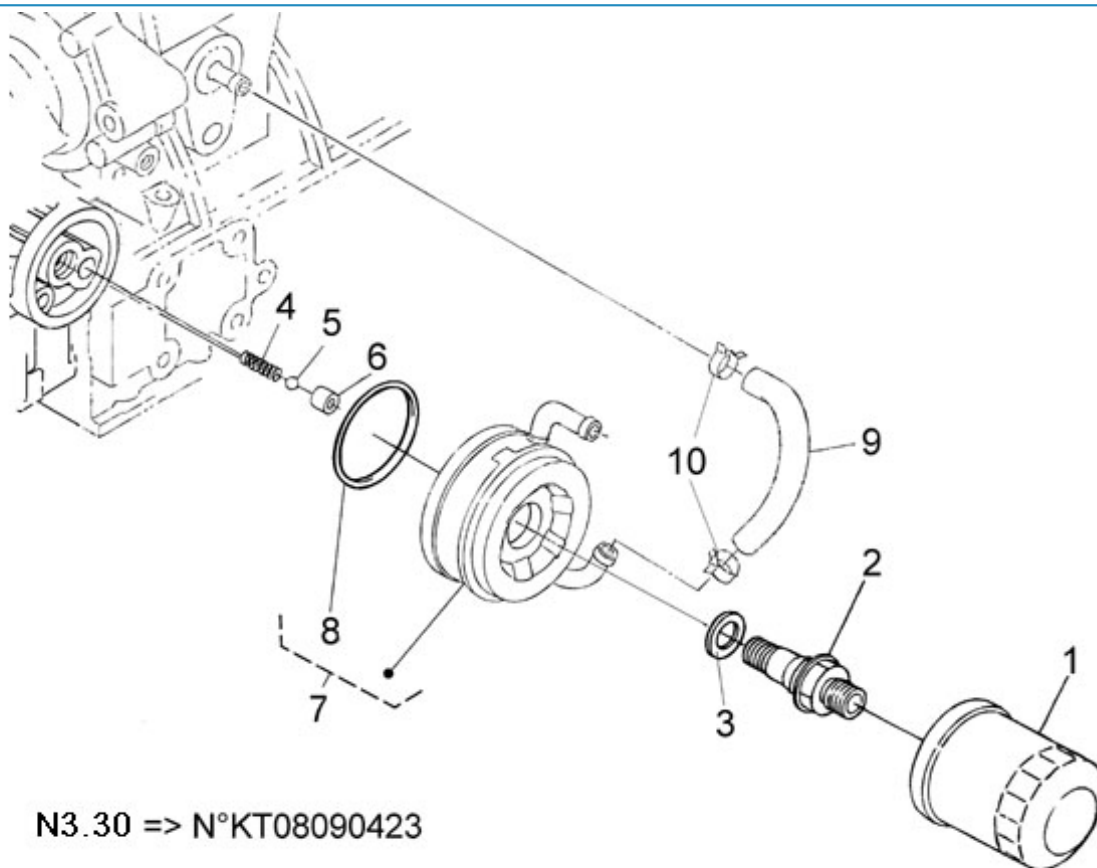

N3.30 STANDARD ENGINE / OIL FILTER

N3.30 => N°KT08090423

Part number	Item	Désignation article	Quantity
970302742	1	FILTER,ELEMENT OIL 4.150 3.110	1
970315036	2	WASHER,PLAIN	1
970302073	2	GASKET,RING	1
970315037	3	JOINT,PIPE	1
970302728	3	NIPPLE	1
970302729	4	SPRING	1
970302730	5	SEAT,VALVE	1
970302731	6	BEARING,BALL	1
970315038	7	ASSY COOLER,OIL	1
970315038	8	ASSY COOLER,OIL	1
970315040	9	PIPE COOLER,OIL	1
970307103	10	BAND,PIPE	2